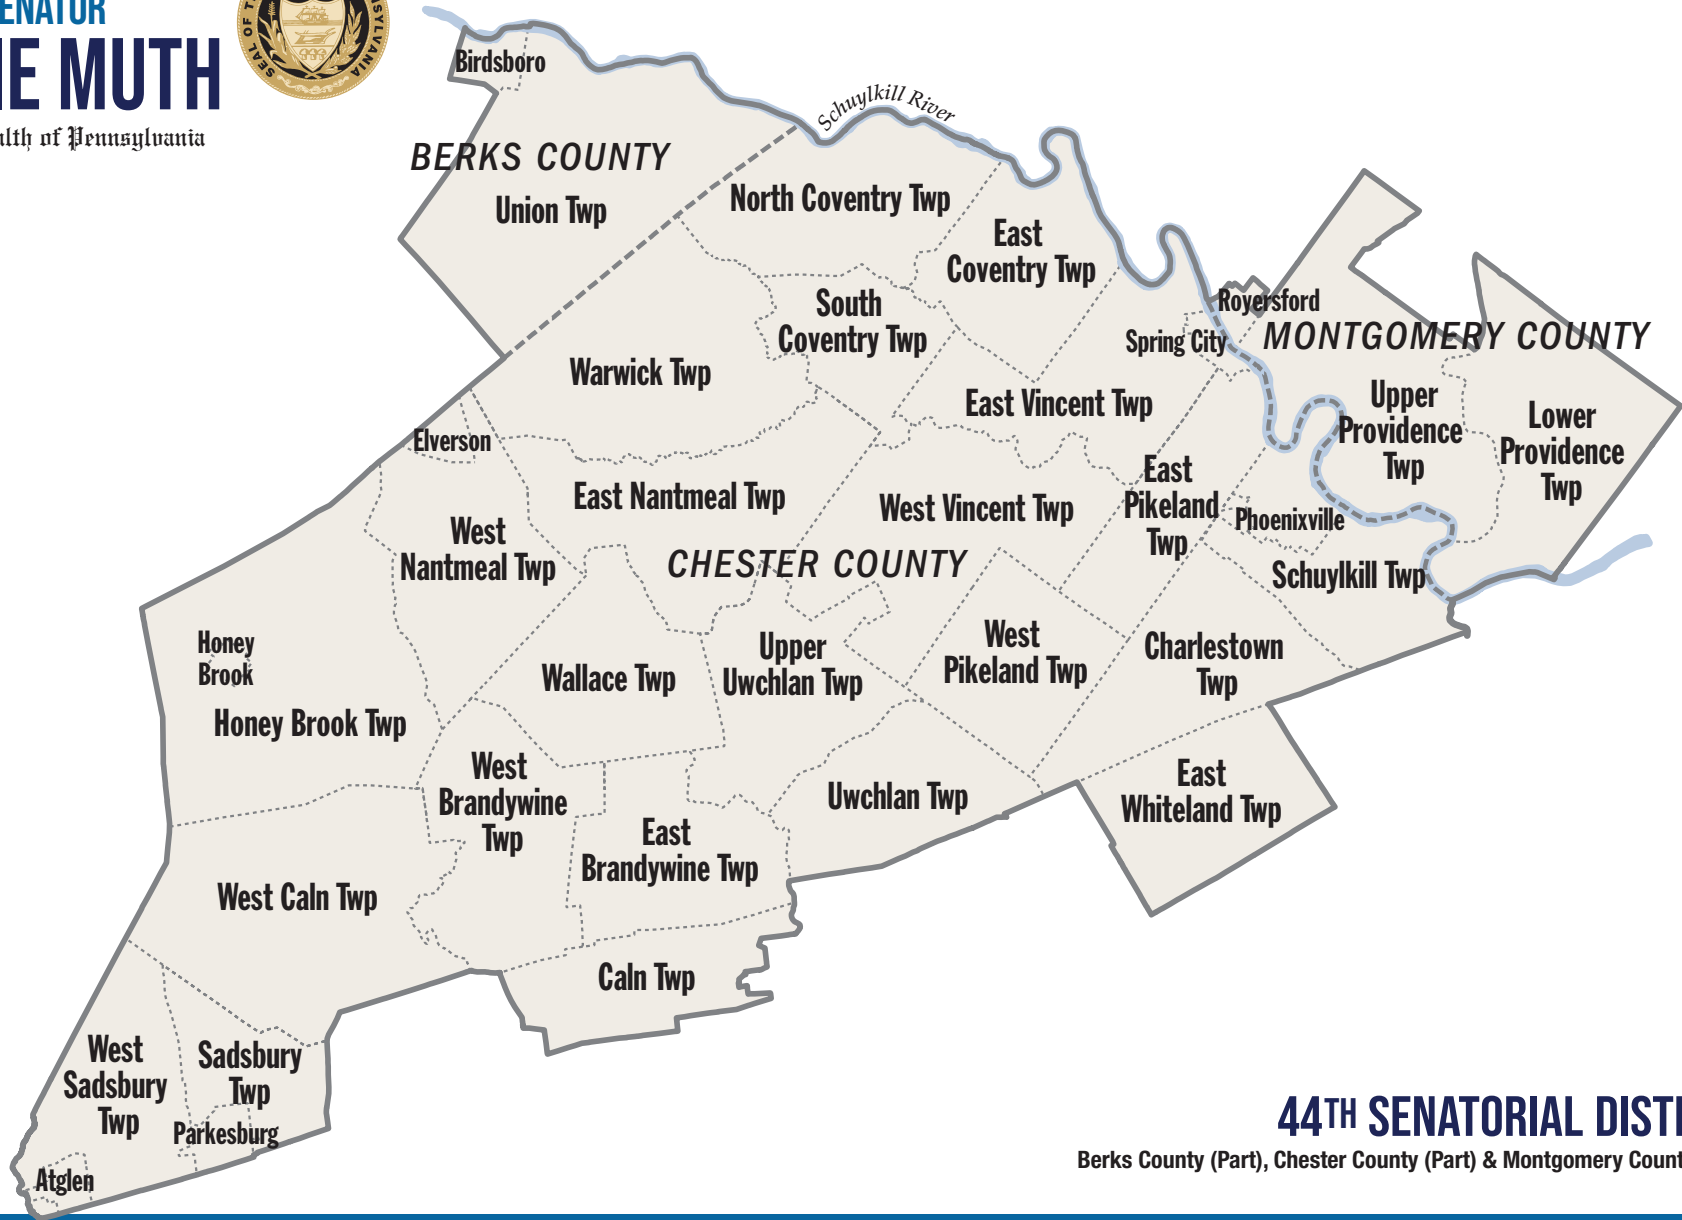

STATE SENATOR
KATIE MUTH

Commonwealth of Pennsylvania

44TH SENATORIAL DISTRICT

Berks County (Part), Chester County (Part) & Montgomery County (Part)